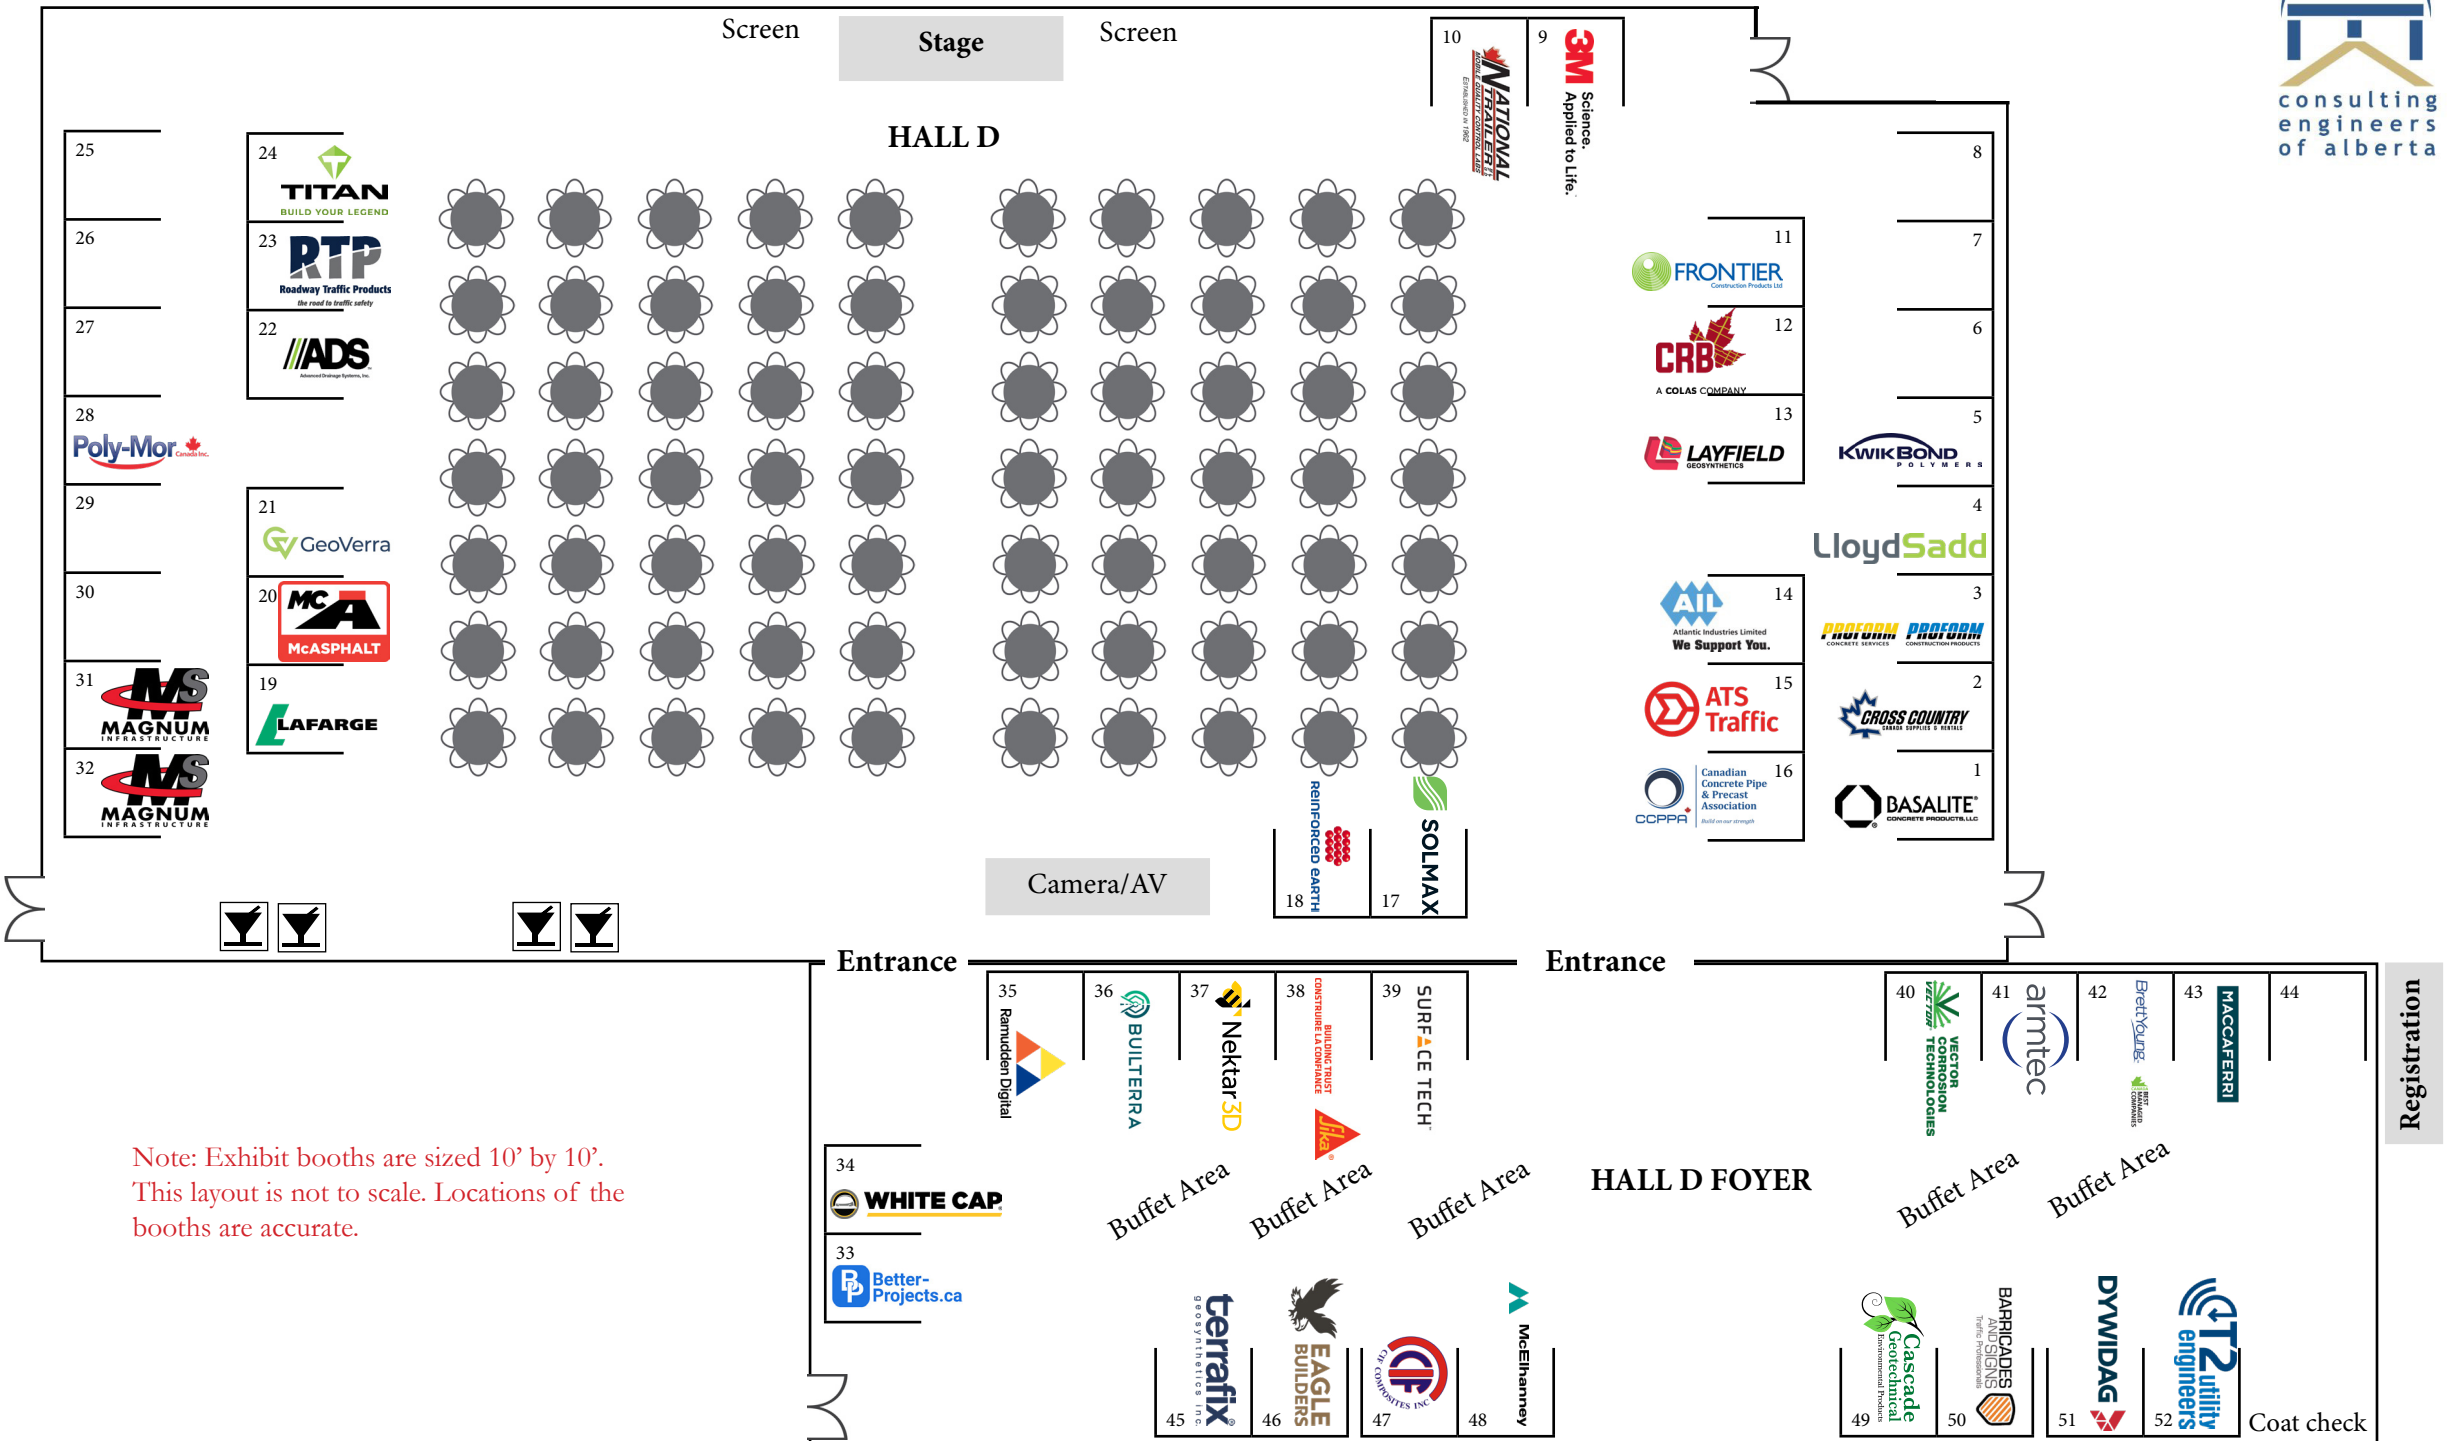

Tradeshow Floor Map

Note: Exhibit booths are sized 10' by 10'.
This layout is not to scale. Locations of the booths are accurate.